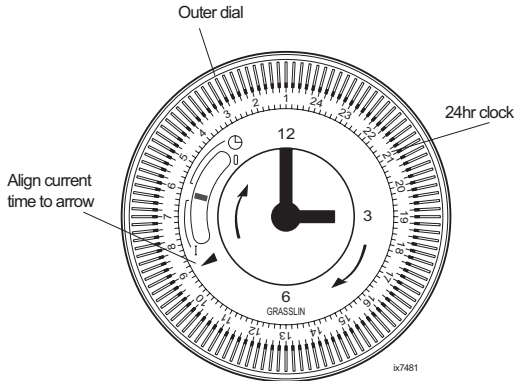

## SETTING UP

The outer dial should be set to the current time. Rotate the dial slowly in a clockwise direction, until the correct hour is aligned with the arrow printed on the dial.

Note that the outer dial is printed with the 24hr clock

8.00am = 8 on the dial,

8.00pm = 20 on the dial.

Clock hands will allow for fine adjustment of the current time setting of the dial.

**Do not attempt to rotate the dial in an anti-clockwise direction.**

The national regulations and respective safety instructions are to be observed.  
Interferences and changes to the device will lead to cancellation of the warranty.

## PROGRAMMING SWITCHING TIMES

Set tappets to outer edge for ON periods and set tappets to inner edge for OFF periods.

The example shown has been set with 2 on periods.

ON at 9.00am. OFF at 1.00pm. (13 hours)