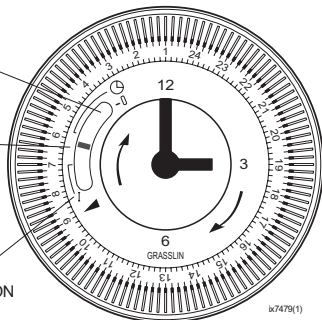

## SETTING UP

The outer dial should be set to the current time. Rotate the dial slowly in a clockwise direction, until the correct hour is aligned with the arrow printed on the dial.

Note that the outer dial is printed with the 24hr clock

8.00am = 8 on the dial,

8.00pm = 20 on the dial.

Clock hands will allow for fine adjustment of the current time setting of the dial.

**Do not attempt to rotate the dial in an anti-clockwise direction.**

The national regulations and respective safety instructions are to be observed.  
Interferences and changes to the device will lead to cancellation of the warranty.

## PROGRAMMING SWITCHING TIMES

Set tappets to outer edge for ON periods and set tappets to inner edge for OFF periods.

The example shown has been set with 2 on periods.

ON at 9.00am. OFF at 1.00pm. (13 hours)

ON at 6.00pm. (18 hours) OFF at 10.00pm (22 hours)

FIXED OFF

TIMED  
SWITCHES ON & OFF  
DEPENDANT ON  
POSITION OF TAPPETS

FIXED ON