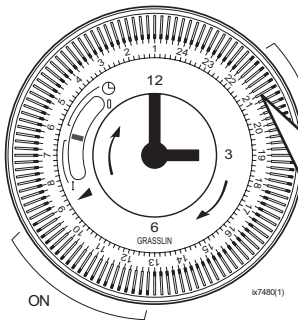

PROGRAMMING SWITCHING TIMES

Set tappets to outer edge for ON periods and set tappets to inner edge for OFF periods.

The example shown has been set with 2 on periods.

ON at 9.00am. OFF at 1.00pm. (13 hours)

ON at 6.00pm. (18 hours) OFF at 10.00pm (22 hours)