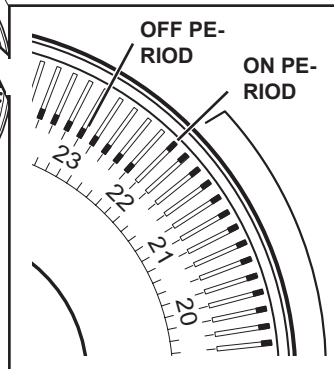

PROGRAMMING SWITCHING TIMES

Set tappets to outer edge for ON periods and set tappets to inner edge for OFF periods.

The example shown has been set with 2 on periods.

ON at 9.00am. OFF at 1.00pm. (13 hours)

ON at 6.00pm. (18 hours) OFF at 10.00pm (22 hours)